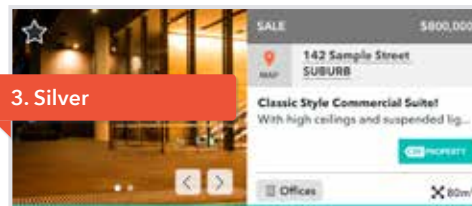

4. Basic listing

3. Silver

4.8x more enquiries and 3.0x more views²

Prominent position ahead of Basic listings.