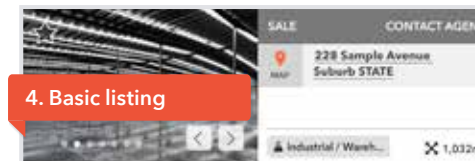

Prominent position ahead of Basic listings.

A good way to start advertising a commercial property.

	Platinum		Gold		Silver		Basic listing ¹
	Zone 3	Zone 4	Zone 3	Zone 4	Zone 3	Zone 4	
6 weeks	\$860.00	\$780.00	\$430.00	\$390.00	\$130.00	\$120.00	Included with subscription ¹
13 weeks	\$1,210.00	\$1,100.00	\$605.00	\$550.00	\$185.00	\$170.00	
26 weeks	\$1,960.00	\$1,780.00	\$980.00	\$890.00	\$305.00	\$275.00	
52 weeks	\$2,980.00	\$2,710.00	\$1,490.00	\$1,355.00	\$460.00	\$420.00	