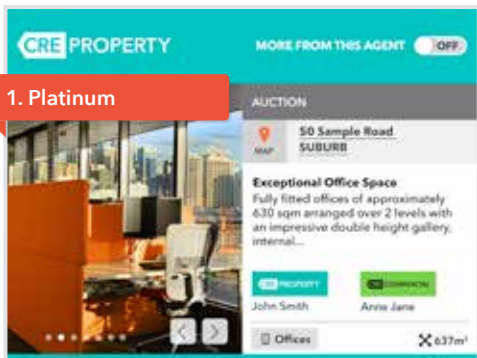

Choose your ideal position within the search results

12.1x more enquiries and 9.2x more views²

Our largest and most prominent listing positioned in the top section of the search results.

Platinum listings also appear as a digital advertisement in the real estate and business sections of the major Fairfax news websites.

Prominent position ahead of Basic listings.

A good way to start advertising a commercial property.

	Platinum		Gold		Silver		Basic listing ¹
	Zone 3	Zone 4	Zone 3	Zone 4	Zone 3	Zone 4	
6 weeks	\$860.00	\$780.00	\$430.00	\$390.00	\$130.00	\$120.00	Included with subscription ¹
13 weeks	\$1,210.00	\$1,100.00	\$605.00	\$550.00	\$185.00	\$170.00	
26 weeks	\$1,960.00	\$1,780.00	\$980.00	\$890.00	\$305.00	\$275.00	
52 weeks	\$2,980.00	\$2,710.00	\$1,490.00	\$1,355.00	\$460.00	\$420.00	