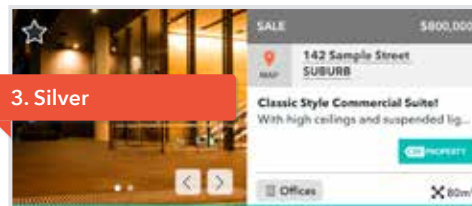

4.8x more enquiries and 3.0x more views²

Prominent position ahead of Basic listings.