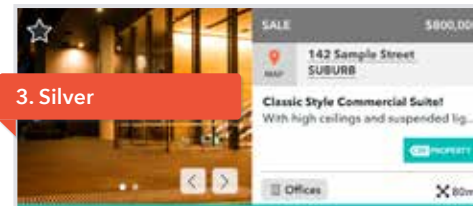

4. Basic listing

3. Silver

4.8x more enquiries and 3.0x more views²

Prominent position ahead of Basic listings.